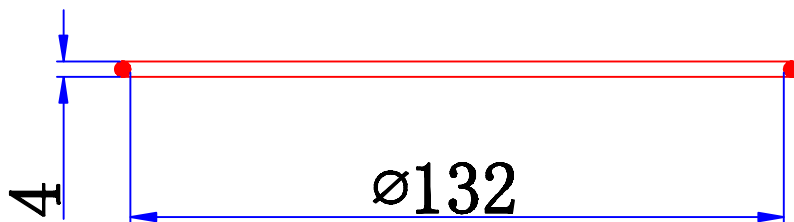

Reeflo Orca 200 CUP

This O Ring same RO-PS-250INT