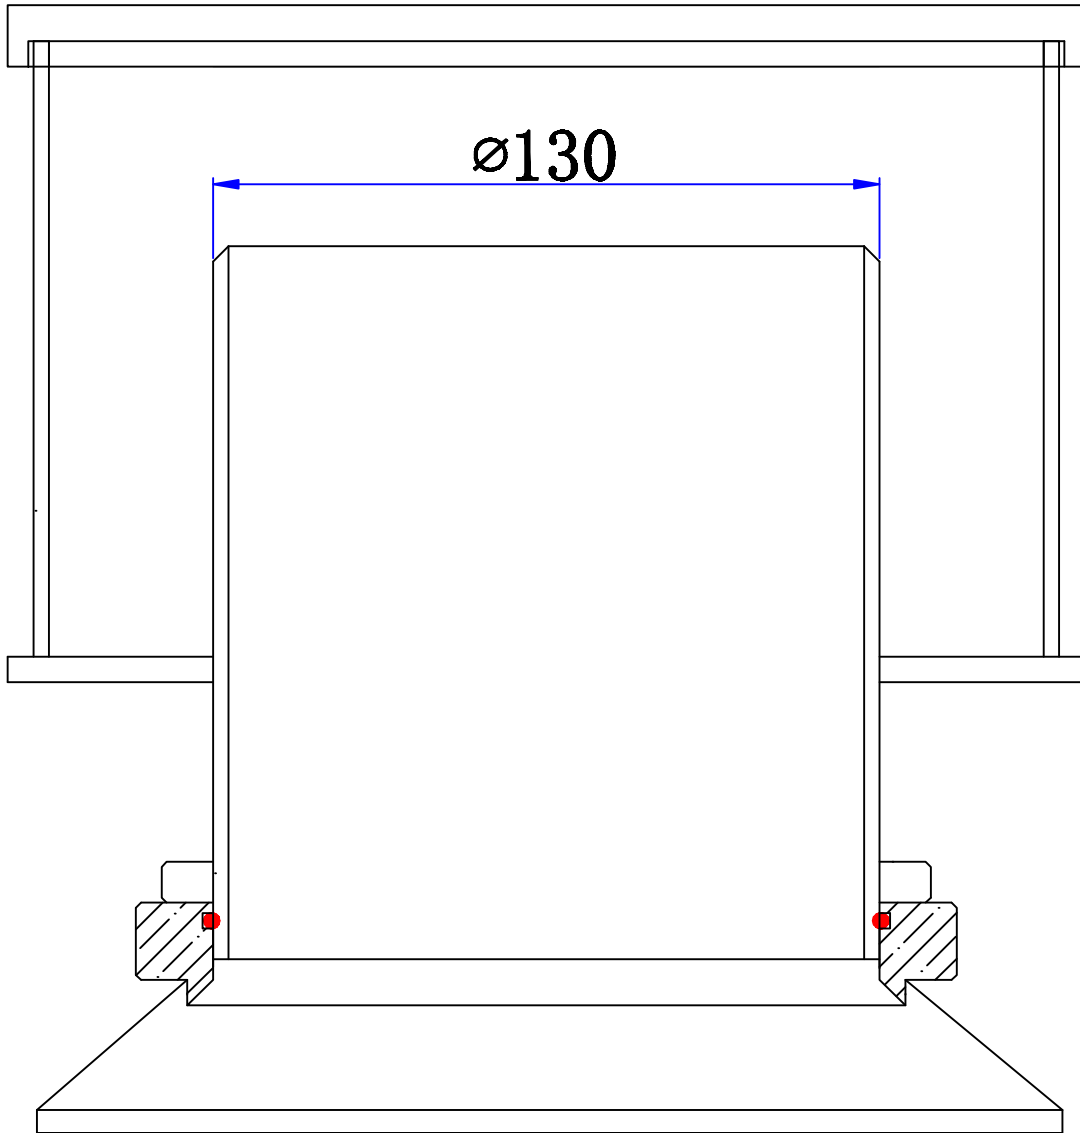

Reeflo Orca 200 CUP

This O Ring same RO-PS-250INT